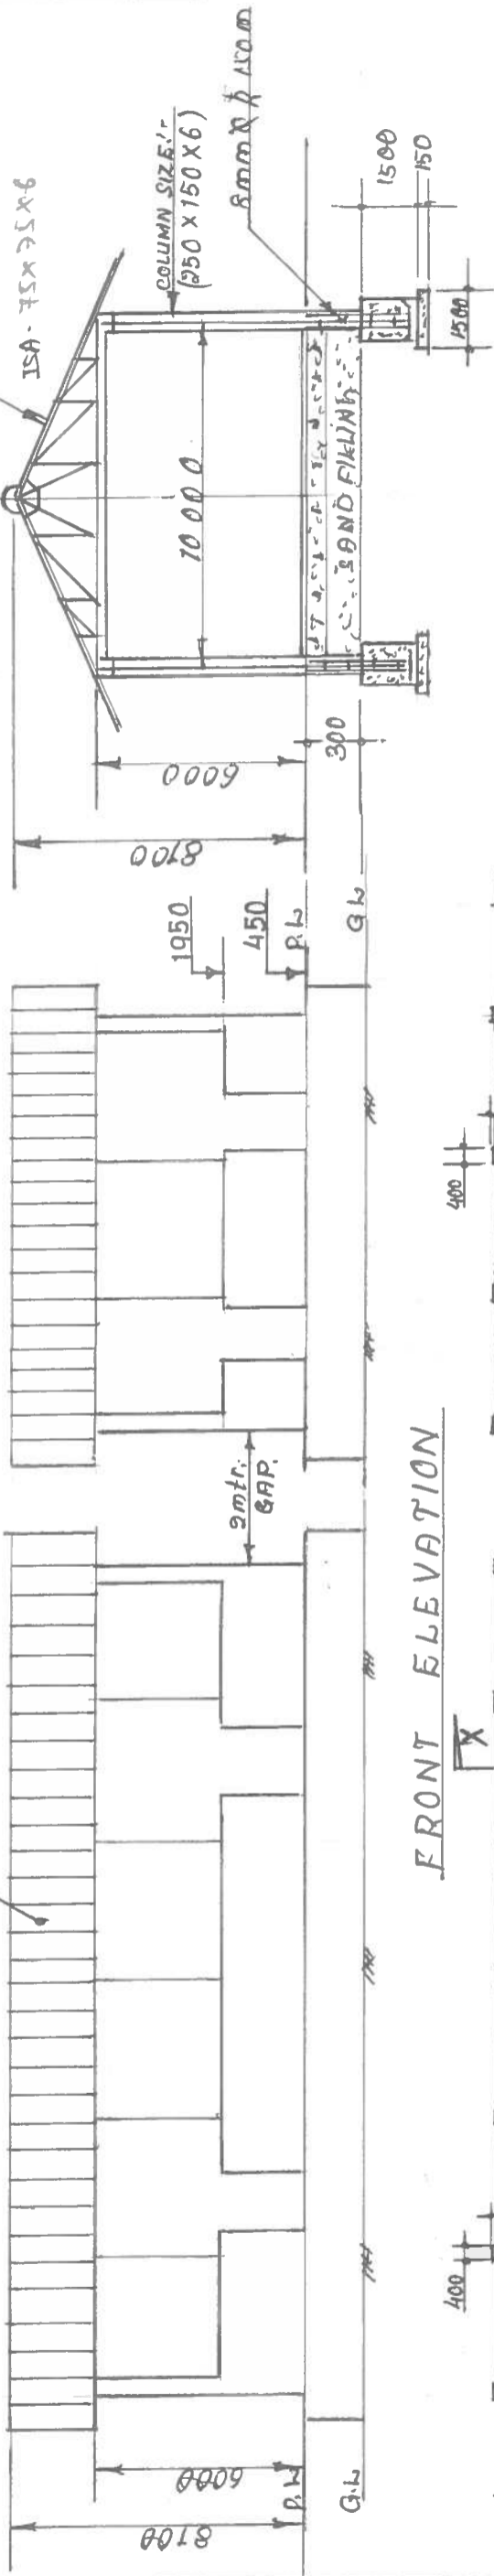

COLOUR COATED ROOFING SHEET,

COLOUR COATED ROOFING SHEET,

FRONT ELEVATION

SECTION PLAN X-X

PLAN OF SHED

TITLE: 0 PGC	
LUBRICANT STORAGE SHED AT STORE (UNIT # 324)	
DRAWN BY	CHECKED BY
APPROVED BY	
SCALE: 1:2	DATE: 25 TH MAY 2018
(B.K. KALATH)	(S. SAHU)
	(N.B. DAS)
	DRG. NO. D-222

NOTES.

ALL DIMENSIONS ARE IN M.M.
UNLESS NOTED OTHERWISE.

REF. ORDER NO. 187. DT. 24.04.2018.