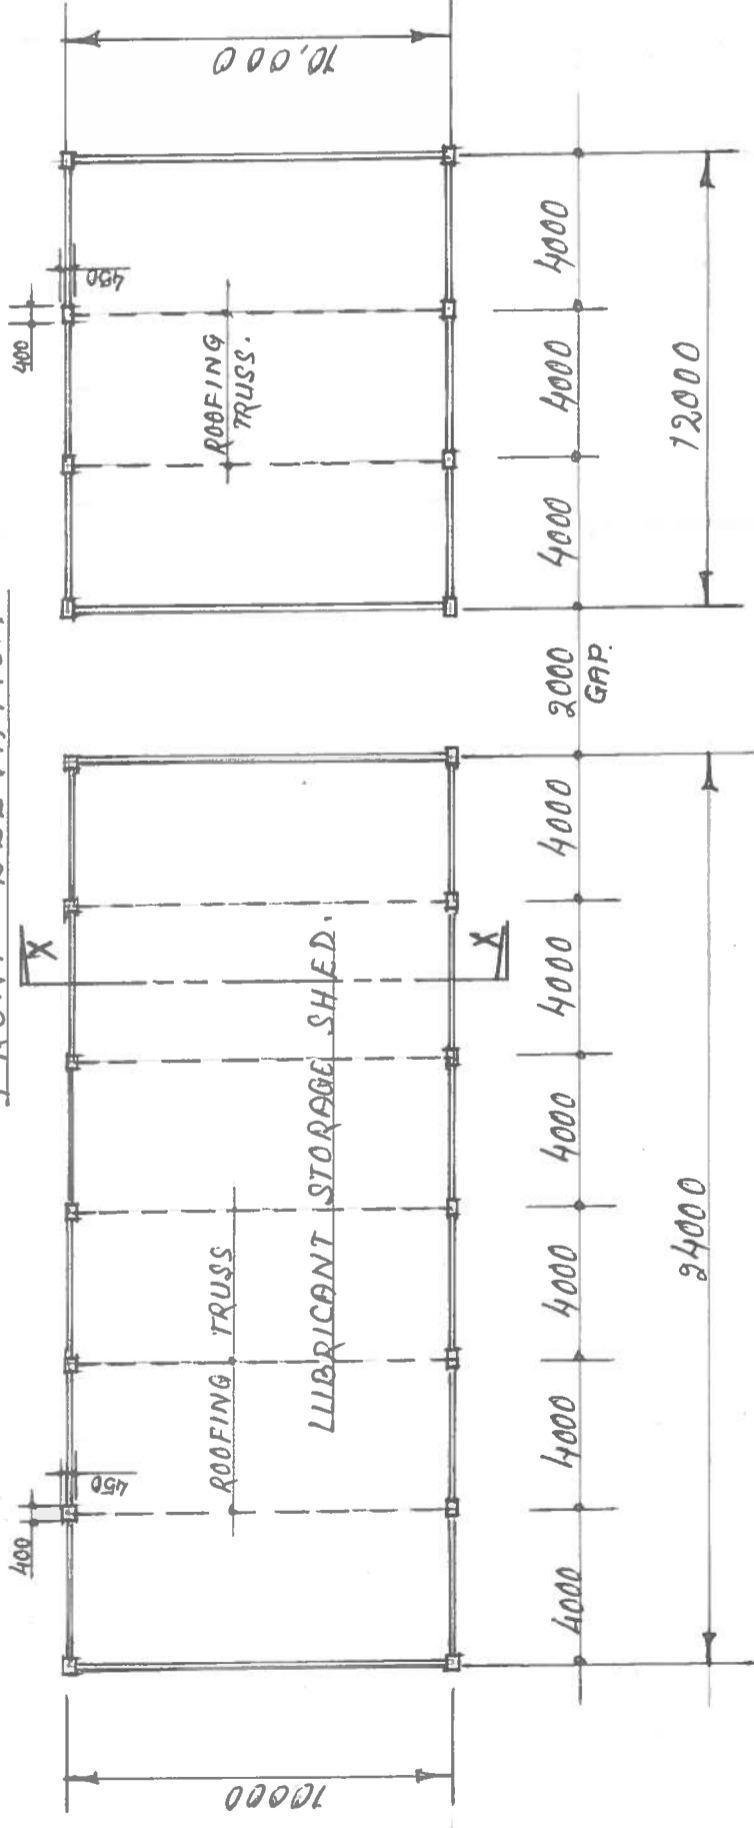

COLOUR COATED ROOFING SHEET,

COLOUR COATED ROOFING SHEET,

FRONT ELEVATION

SECTION PLAN X-X

PLAN OF SHED

TITLE: 0 PGC	
LUBRICANT STORAGE SHED AT STORE (UNIT # 324)	
DRAWN BY	CHECKED BY
APPROVED BY	
SCALE: 1:2	DATE: 25 TH MAY 2018
(B.K. KALATH)	(S. SAHU)
	(N.B. DAS)
	DRG. NO. D-222

NOTES.

ALL DIMENSIONS ARE IN M.M.
UNLESS NOTED OTHERWISE.

REF. ORDER NO. 187. DT. 24.04.2018.